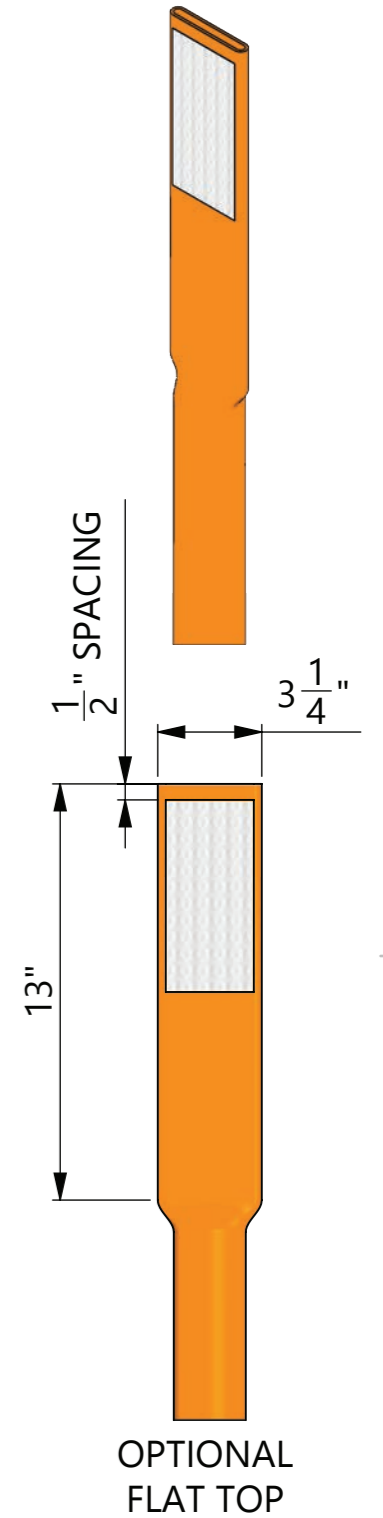

RE-FLEX® SERIES SURFACE MOUNT ORANGE 36" POST W/ 7X7 BLACK BASE #EB7C36OL3 (AS CONFIGURED)

Post Type:	
☐	Round Top
☐	Flat Top

Post Colors:	
☐	(W) White
☐	(Y) Yellow
☐	(O) Orange

Post Height:	
☐	18"
☐	24"
☐	28"
☐	36"
☐	42"
☐	48"

Sheeting Type:	
☐	Type III/IV High Intensity
☐	Type V AR1000
☐	Type XI Diamond Grade

Sheeting Colors:	
☐	(W) White
☐	(Y) Yellow
☐	(O) Orange
☐	(R) Red
☐	(G) Green
☐	(B) Blue

Sheeting Size:	
☐	3" X 3"
☐	3" X 4"
☐	3" X 8" (Wraps)
☐	3" X 9"
☐	3" X 12"

SHUR-TITE® PRODUCTS
(512) 218-9500
www.shur-tite.com

Title:
**RE-FLEX® SERIES SURFACE MOUNT
36" POST**

Date: 08/17/23   Item #: EB7C36OL3